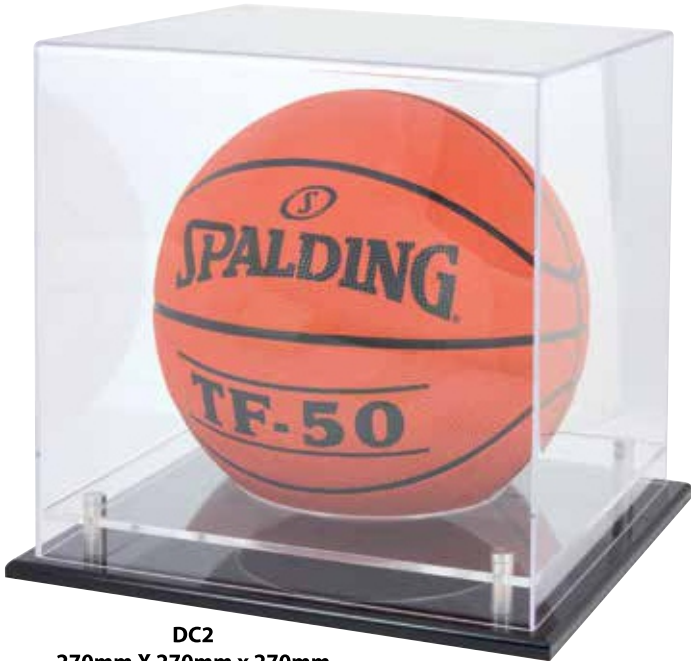

RENO SERIES

3 SIZES
JW9960A - 110mm
JW9960B - 130mm
JW9960C - 150mm

FLASH SERIES

2 SIZES
JW0060A - 130mm
JW0060B - 150mm

DYNA SERIES

3 SIZES
JW9860A - 140mm
JW9860B - 160mm
JW9860C - 180mm

6
SIZES

TAZA SERIES

DC2
270mm X 270mm x 270mm
DISPLAY CASE
(BALL NOT INCLUDED)

NITRO SERIES

3 SIZES Male
35160A - 130mm
35160B - 150mm
35160C - 180mm

NITRO SERIES

3 SIZES Female
35161A - 130mm
35161B - 150mm
35161C - 180mm

BASKETBALL